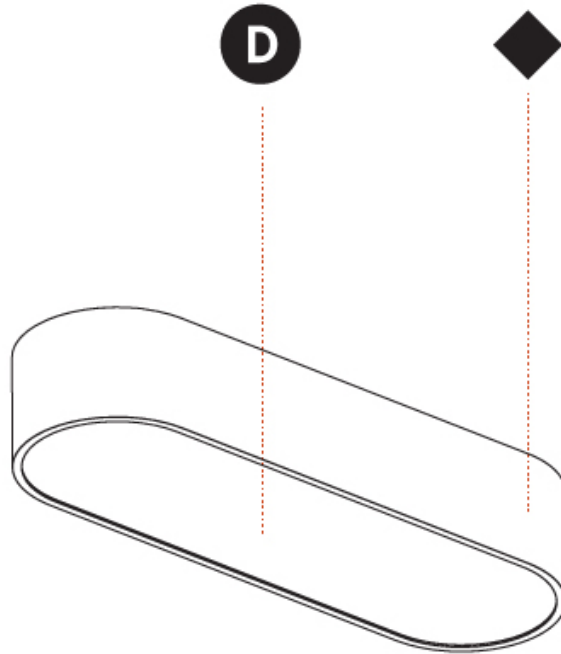

PROJECT
TYPE
SPECIFIER
QUANTITY
DATE

A32966-

PROJECT

TYPE

SPECIFIER

QUANTITY

DATE

SMOOTHY COLOR FINISH CHART