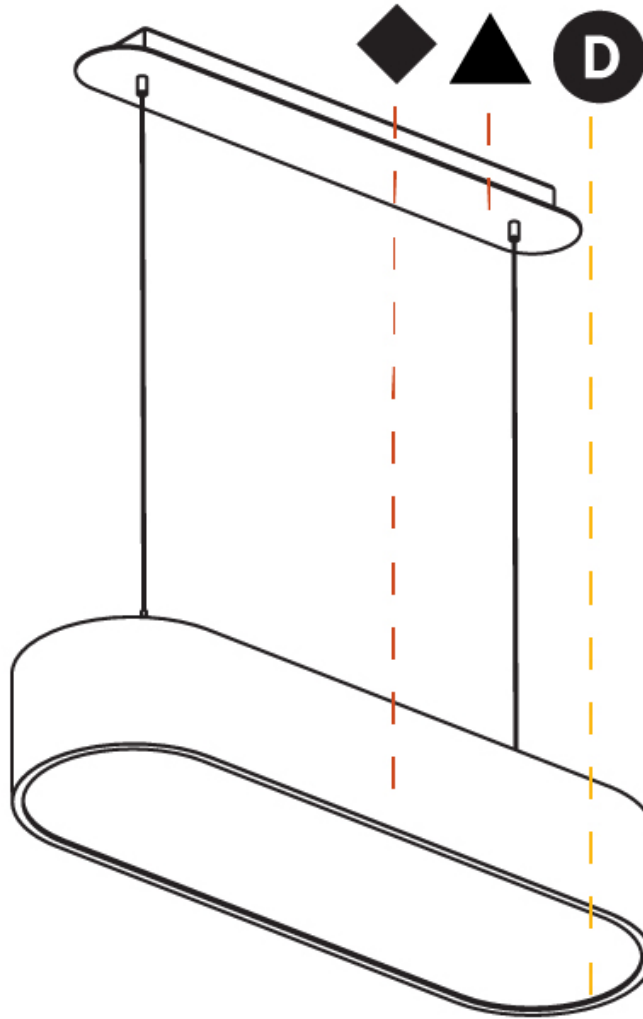

SMOOTHLINE SUSPENSION

A30269-

PROJECT _____

TYPE _____

SPECIFIER _____

QUANTITY _____

DATE _____

A