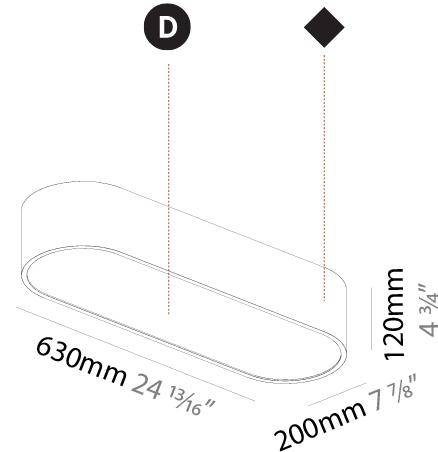

GENERAL

Series: Smoothy
Subseries: Smoothline
Brand: Prolicht
Division: Architectural
Mounting Type: Surface
Mounting Location: Ceiling
Subcategory: Ambient

PHYSICAL

Shape: Oval
Length (mm): 630
Length (in): 24 ¹³/₁₆
Width (mm): 200
Width (in): 7 ⁷/₈
Height (mm): 120
Height (in): 4 ³/₄
Light Distribution: Direct
Weight (kg): 3.403
Weight (lbs): 7.49
Diffuser: PMMA - Opal or Micro-Prism
Fixture Finish: SSR / BKV / CWI / CRY / HAB / UFT / ITA / RUA / FTG / MYG / LOD / PUS / FRO / FUP / KIA / POP / BLS / SPG / MEY / GOH / GUM / CHC / COM / ABZ / JAG / OBR / MOS / ROR
Fixture Material: Extruded Aluminum / Steel

ELECTRICAL

Lamp Type: LED (Zhaga Standard)
Input Wattage (W): 21
Total Output Wattage (W): 18
Dimming: Tri-Mode (Non-Dimming and Phase Dimming (120Vac only) and 0-10V Dimming)
Driver Included: Yes
Driver Location: Integrated
Driver Type: Constant Current - Universal
Driver Class: Class 2
Input Voltage (V): 120 - 277
Constant Current (MA): 500

LED

Color Temperature (°K): 3000 / 3500 / 4000
Max. Delivered Lumen (lm): 1460 / 1568 / 1600
CRI: >80 CRI
Lamp Life (hrs): 50000

OPTICAL

RATINGS AND CERTIFICATIONS

Certified By: Certified for North American Standards
IP rating: IP20

PROJECT
TYPE
SPECIFIER
QUANTITY
DATE